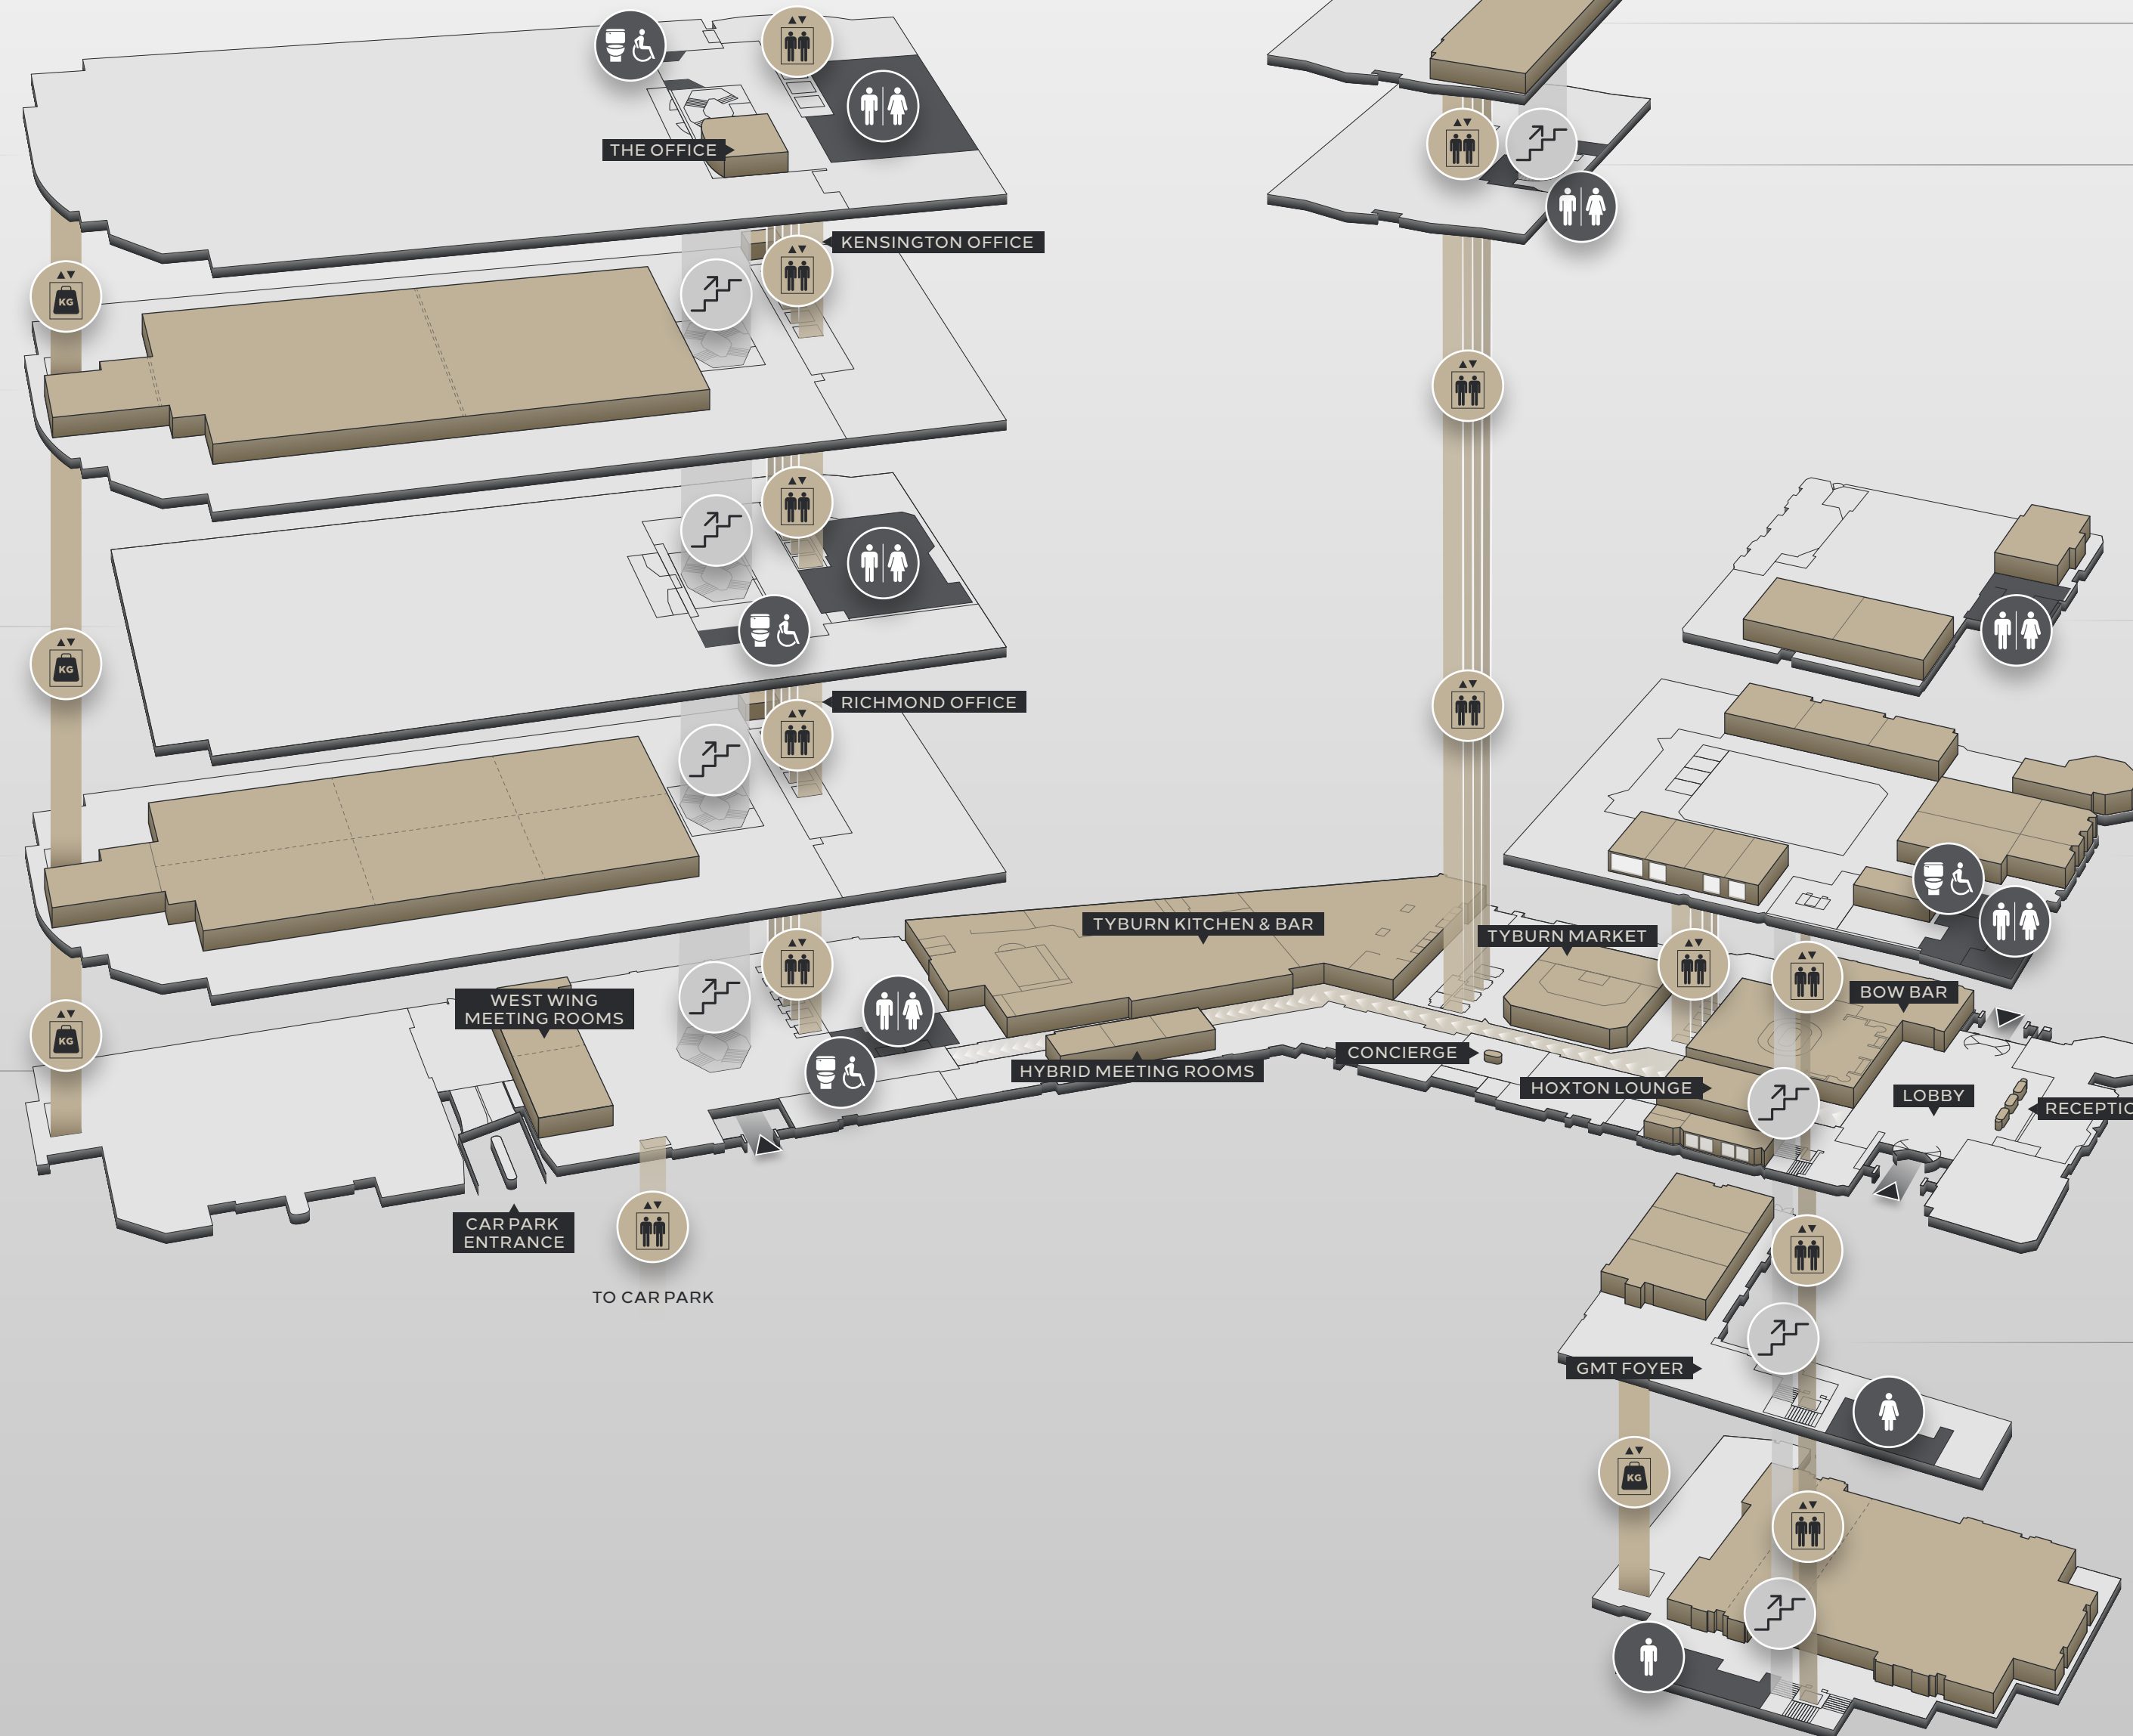

WEST WING

TOWER WING

EAST WING

Level 4

Upper Kensington Suite

Level 3

Kensington Suite

Level 2

Upper Richmond Suite

Level 1

Richmond Suite

Ground Floor

West Wing Foyer
West Wing Meeting Rooms
Tyburn Kitchen & Bar
Hybrid Meeting Rooms

Level 24

Room Twenty Three

Level 23

Room Twenty Three Entrance

Level 2

Executive Lounge Meeting Rooms
Executive Lounge

Level 1

Mezzanine Meeting Rooms 1-12

Ground Floor

Hoxton Lounge & Meeting Rooms
Bow Bar
Tyburn Market
Lobby

Level -2

GMT Suite
GMT Foyer

Level -3

Admiral Suite